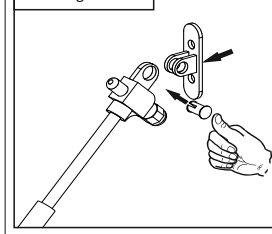

BİRİNCİ AŞAMA
first stage